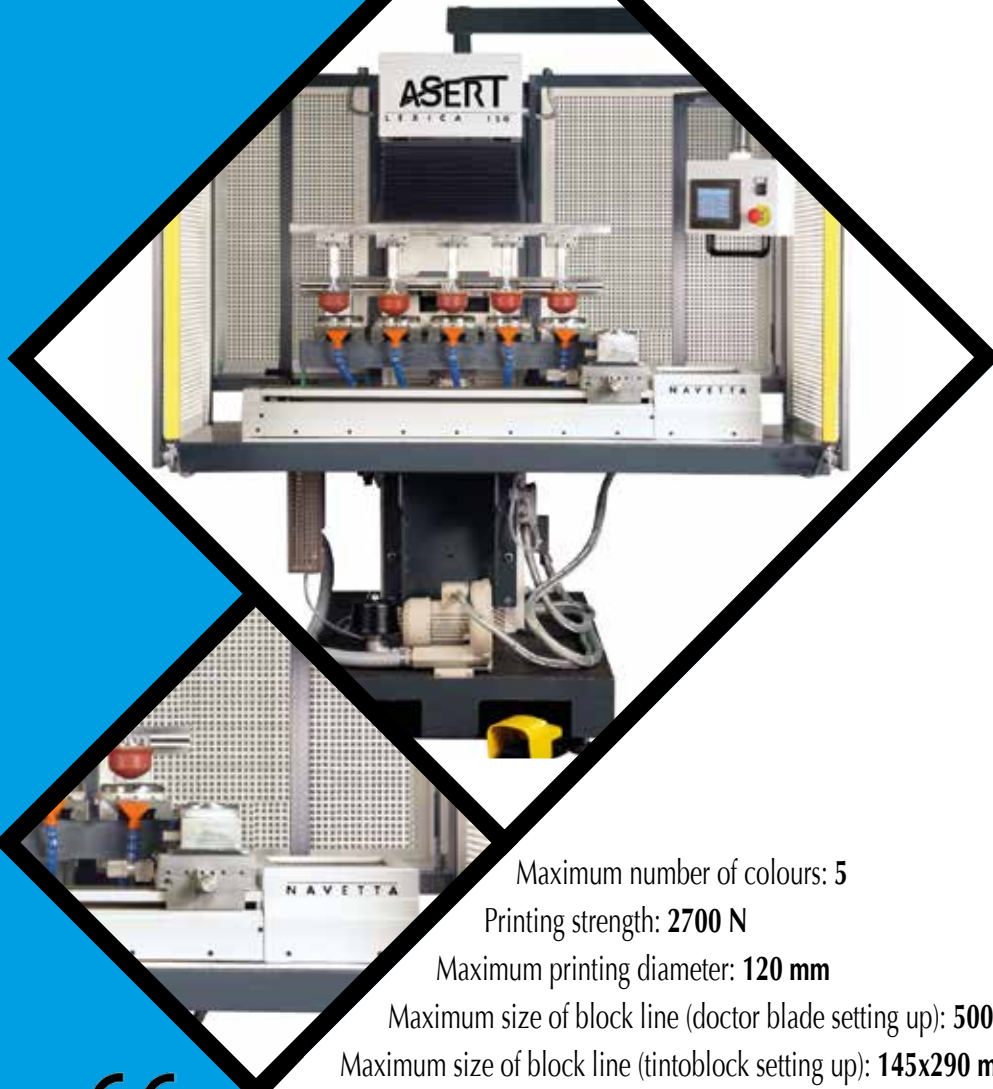

# LEXICA 150

MEDIUM

Hi Tech  
Ergonomica  
Versatile

CE

Numero colori max: 5

Forza stampa: **2700 N**

Diametro stampa max: **120 mm**

Dim. cliché max (allest. racla): **500x150 mm**

# LEXICA 150

MEDIUM

Hi Tech  
Ergonomic  
Versatile

CE

Maximum number of colours: 5

Printing strength: 2700 N

Maximum printing diameter: 120 mm

Maximum size of block line (doctor blade setting up): 500x150 mm

Dimensions: 1200x750x1850 mm

Weight: 540 kg